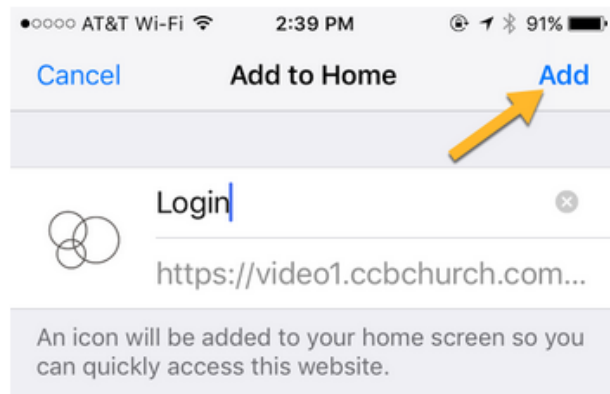

Give Online

From the menu on the left side, you can also Give online.

Home
Groups
People
Serve
Give
Calendar

GIVE SCHEDULES / HISTORY PLEDGES

One time gift Repeating gift

Gift Amount

Choose Designation

Cancel Continue

Mobile Access for Apple Devices

Open a web browser window on your mobile device. Go to My Bethany login page

<https://bethanyumc.ccbchurch.com>

Adding the Mobile Login Icon from Safari for iPhone

To add the mobile login icon to the home screen of your iOS phone:

1. Click the **share up arrow**

2. Then click the **Add to Home Screen + sign**

3. Click **Add** to add the mobile icon to your phone's screen

Mobile Access for Android devices.

Open a web browser window on
your mobile device. Go to
My Bethany login page