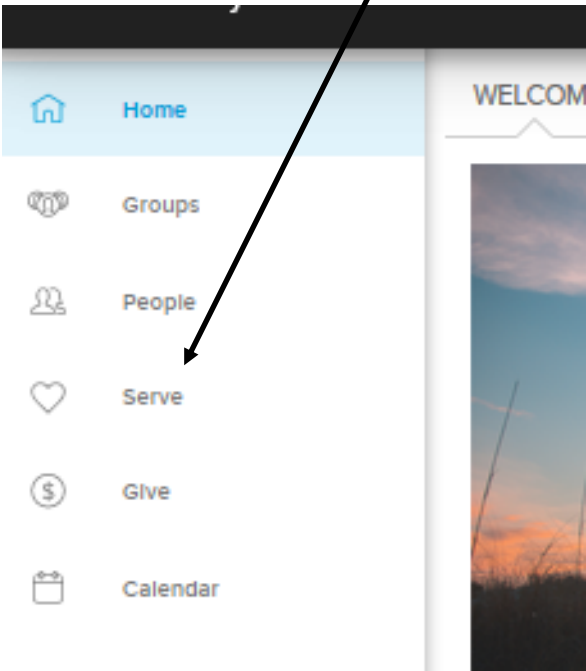

Discover Your Groups

Messages for the Group.

4865 participants | Admin

INFO MESSAGES CALENDAR FILES NEEDS POSITIONS SCHEDULES PARTICIPANTS

Group Messages Leader Messages

 **Jill Weatherford**
Nov 27, 2018

[Bethany UMC Charge Conference](#)

Charge Conference is TOMORROW night in the Sanctuary at 7pm. All Church Council members are expected to ;

Hope to see you tomorrow!

Serving Opportunities

From the menu on the left side, you can see opportunities to Serve.