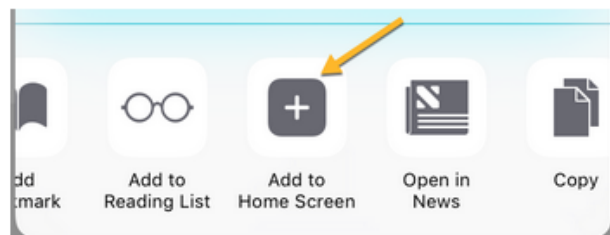

Give Online

From the menu on the left side, you can also Give online.

Home
Groups
People
Serve
Give
Calendar

GIVE SCHEDULES / HISTORY PLEDGES

One time gift Repeating gift

Gift Amount

Choose Designation

Cancel Continue

Mobile Access for Apple Devices

Open a web browser window on your mobile device. Go to My Bethany login page

<https://bethanyumc.ccbchurch.com>

Adding the Mobile Login Icon from Safari for iPhone

To add the mobile login icon to the home screen of your iOS phone:

1. Click the **share up arrow**

2. Then click the **Add to Home Screen + sign**

3. Click **Add** to add the mobile icon to your phone's screen

Mobile Access for Android devices.

Open a web browser window on
your mobile device. Go to
My Bethany login page