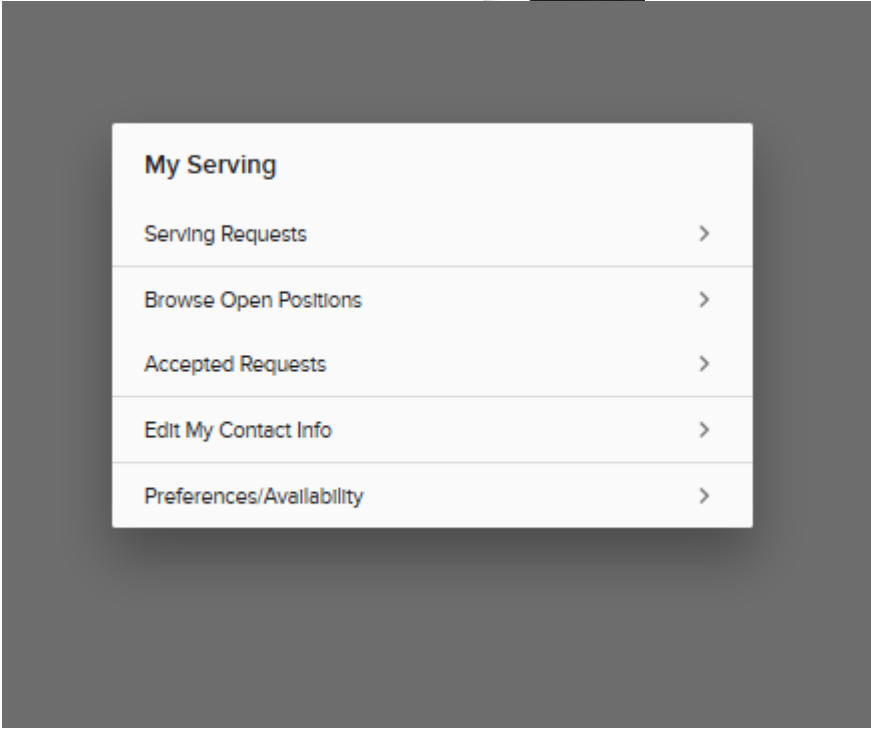

Serving Opportunities

From the menu on the left side, you can see opportunities to Serve.