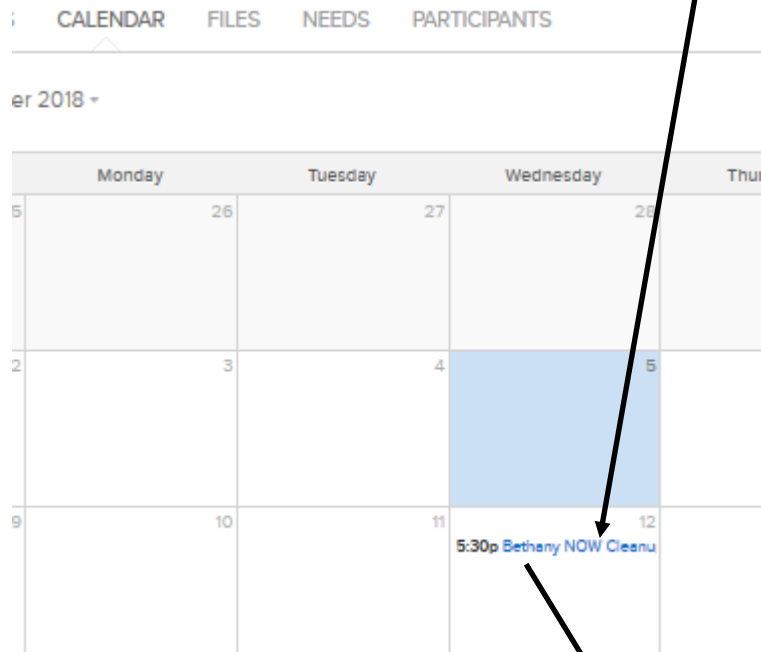

You can register or RSVP to events from the calendar.